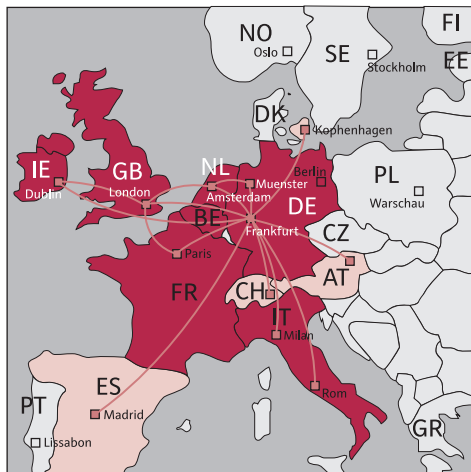

Network Map

High quality network

We run our own network that interconnects a growing number of data centers across Europe. Customers using a VPN connection between their subsidiaries will profit from short paths and low latencies. We rely only on renowned partners running the data centres such as InterXion, TeleCity or RedBus, high quality TIER-1 transit providers such as Level3, Tiscali, KPN Abovenet and a number of private peerings to make our network fully redundant.

European Coverage

- Our services are available in this country
- Rollout for this country is planned

Leased Lines

Availability of our DSL-Business products depends on the distance from your location to the phone central. If we can not meet your bandwidth requirements a leased line service can be an alternative.

Ask us for a quote

The pricing for a leased line service is individually calculated based on the distance of your location from our nearest POP. Other than with aDSL or sDSL services there are no length restrictions for 2 Mbit/s leased lines, thus making this product available nationwide in any location. On short distances from our POPs we can also provide a 10 Mbit/s service, in metro areas where fibre connections are available we can provide 100 Mbit/s or even 1 Gbit/s services.